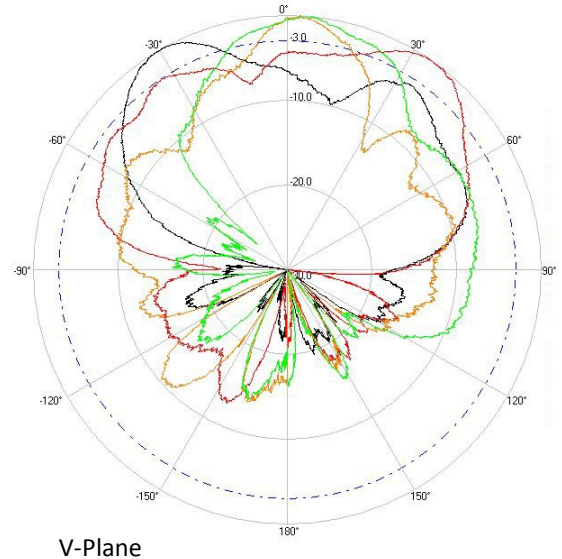

> Part Number: **ATS-OHDP-245-46-4NP-36**

> **2.45 GHZ**

> **5.5 GHZ**

Radiation Pattern Legend

Lead 1: Black Lead 2: Red Lead 3: Orange Lead 4: Green