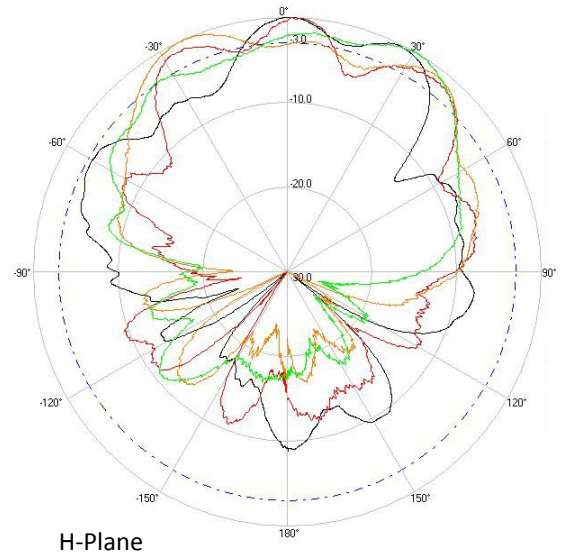

> Part Number: **ATS-OHDP-245-46-4NP-36**

> **2.45 GHZ**

> **5.5 GHZ**

Radiation Pattern Legend

Lead 1: Black Lead 2: Red Lead 3: Orange Lead 4: Green