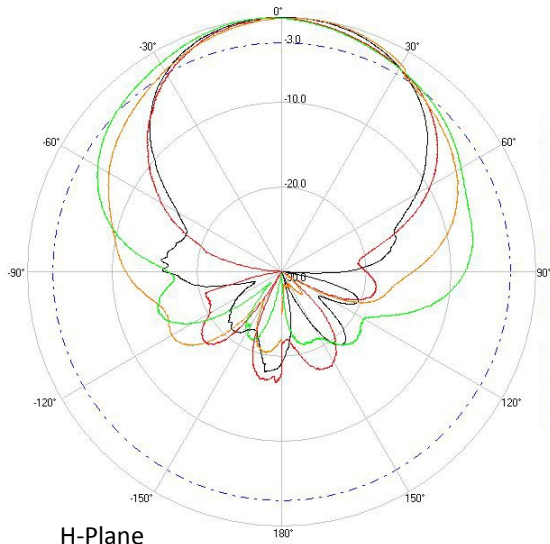

> Part Number: **ATS-OHDP-245-46-4NP-36**

> **2.45 GHZ**

> **5.5 GHZ**

Radiation Pattern Legend

Lead 1: Black Lead 2: Red Lead 3: Orange Lead 4: Green