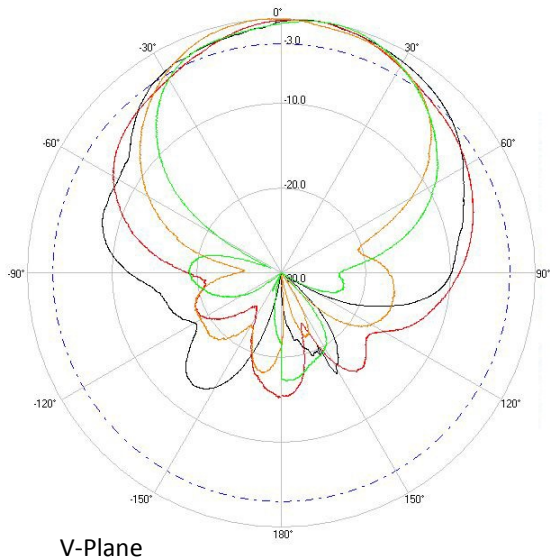

> Part Number: **ATS-OHDP-245-46-4NP-36**

> **2.45 GHZ**

> **5.5 GHZ**

Radiation Pattern Legend

Lead 1: Black Lead 2: Red Lead 3: Orange Lead 4: Green